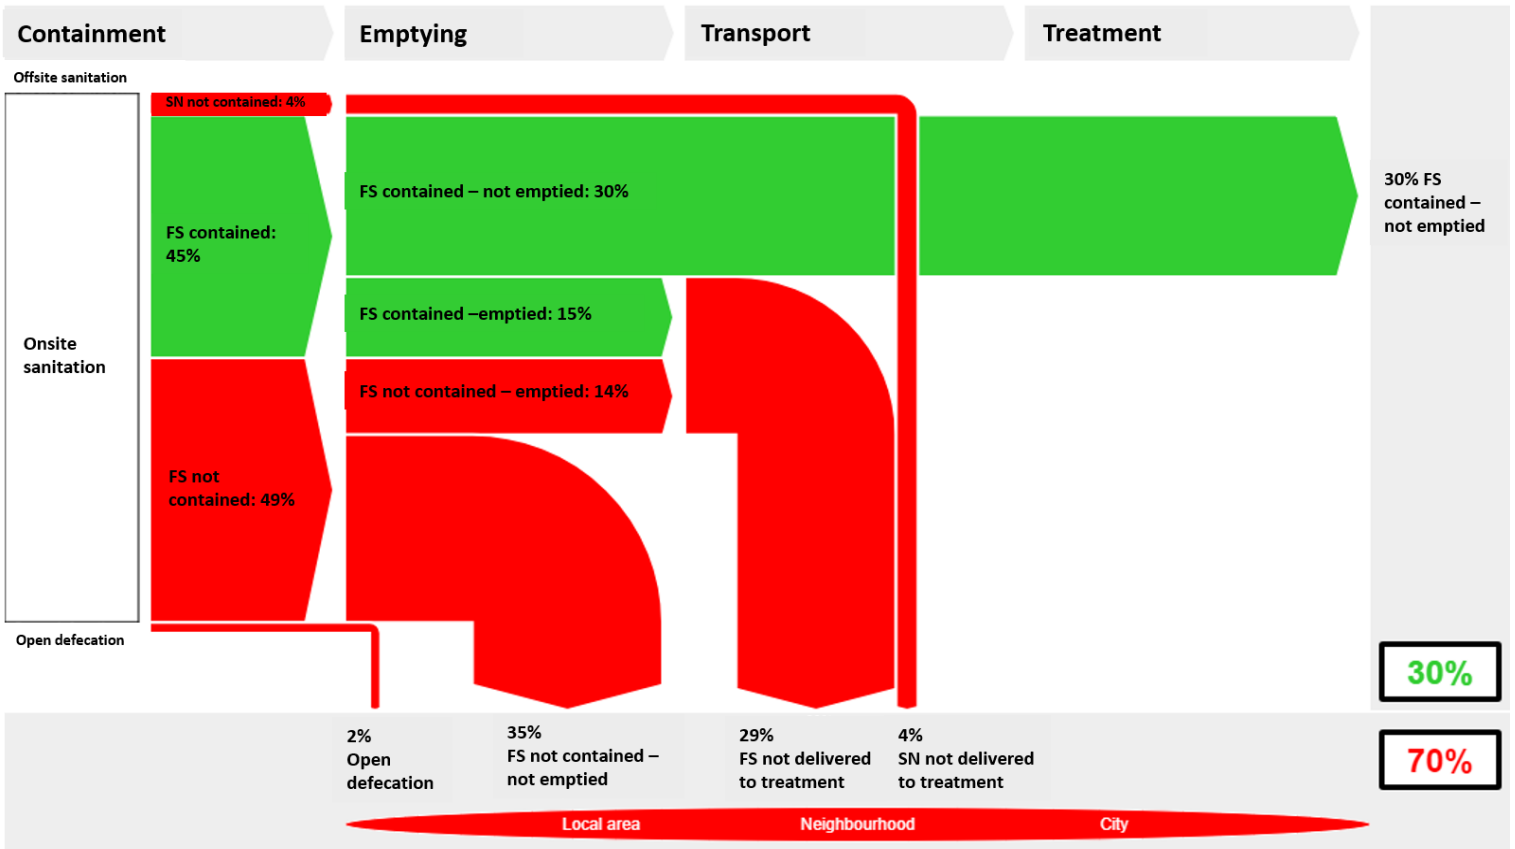

Do you know what Shit Flow Diagrams are?

A Shit Flow Diagram (SFD) is an easy to understand advocacy and decision-support tool that summarizes and presents what happens to excreta in urban areas in a concise report.

An SFD goes beyond this virtual representation to also include an assessment of the delivery of sanitation service in the town or city and the record of data sources.

At the World Water Week, you will have the chance to learn from our experience.

Visit us at the SuSanA booth at the exhibition centre (n. 44).

Tikapur, Kailali, Nepal
Version: Reviewed
SFD Level: 2 – Intermediate SFD

Date prepared: 11 Jan 2018
Prepared by:
Eawag/Sandec

Produced with support from the SFD Promotion Initiative with funding from the Bill & Melinda Gates Foundation. The SFD Promotion Initiative recommends that this graphic is read in conjunction with the city's SFD Report which is available at: sfd.susana.org

Visit us on sfd.susana.org

Follow us on Twitter: <https://twitter.com/SFD_PI>

Get in contact with the SFD Promotion Initiative: sfd@susana.org